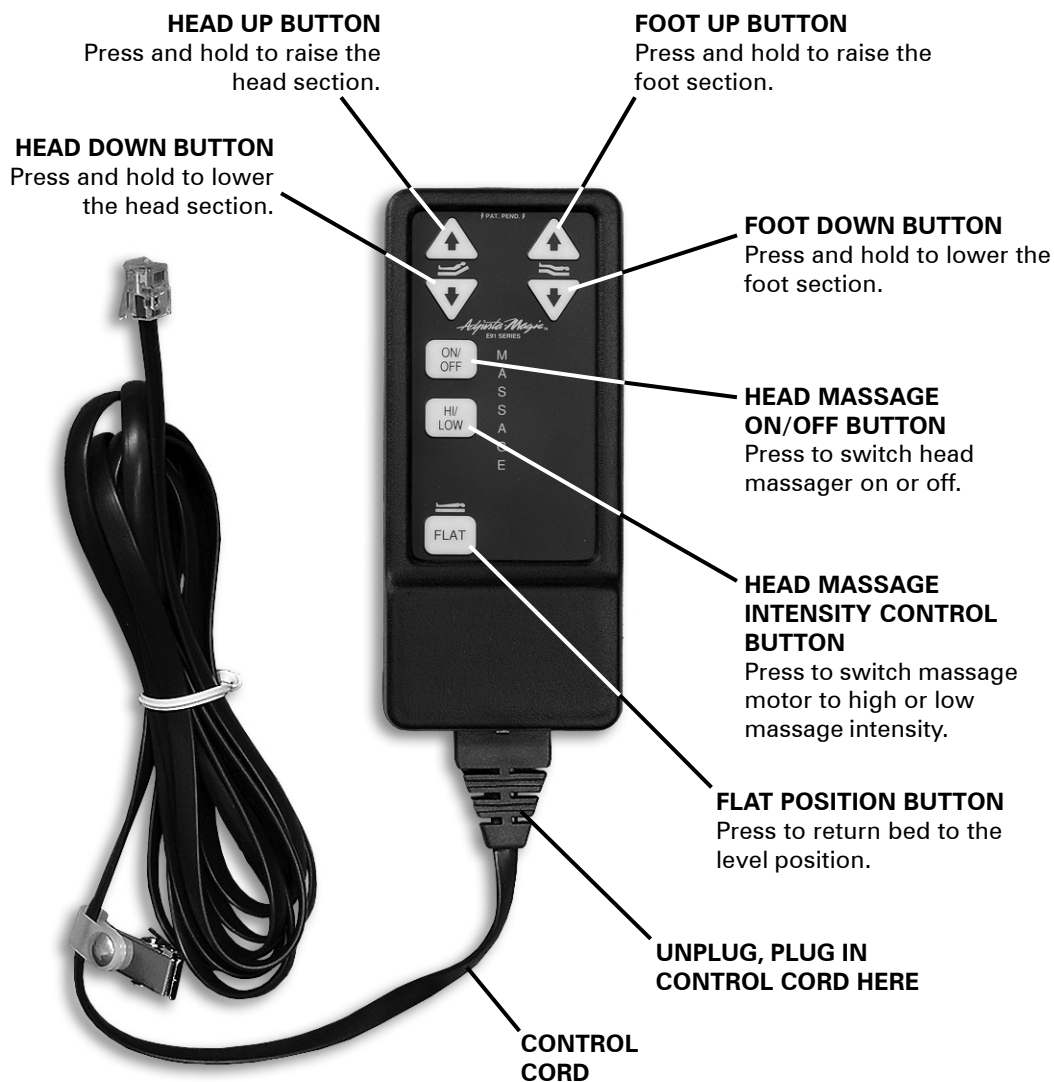

OPERATION GUIDE

SAFETY NOTE:

To prevent unauthorized use of this product, unplug the control cord from the base of the hand control and store in a secure location. To resume operation, simply plug the control cord into the hand control.

IMPORTANT:

Read advisory information in the owners manual carefully before using this product. The potential for electrical shock exists if electrical components are not installed or operated properly.